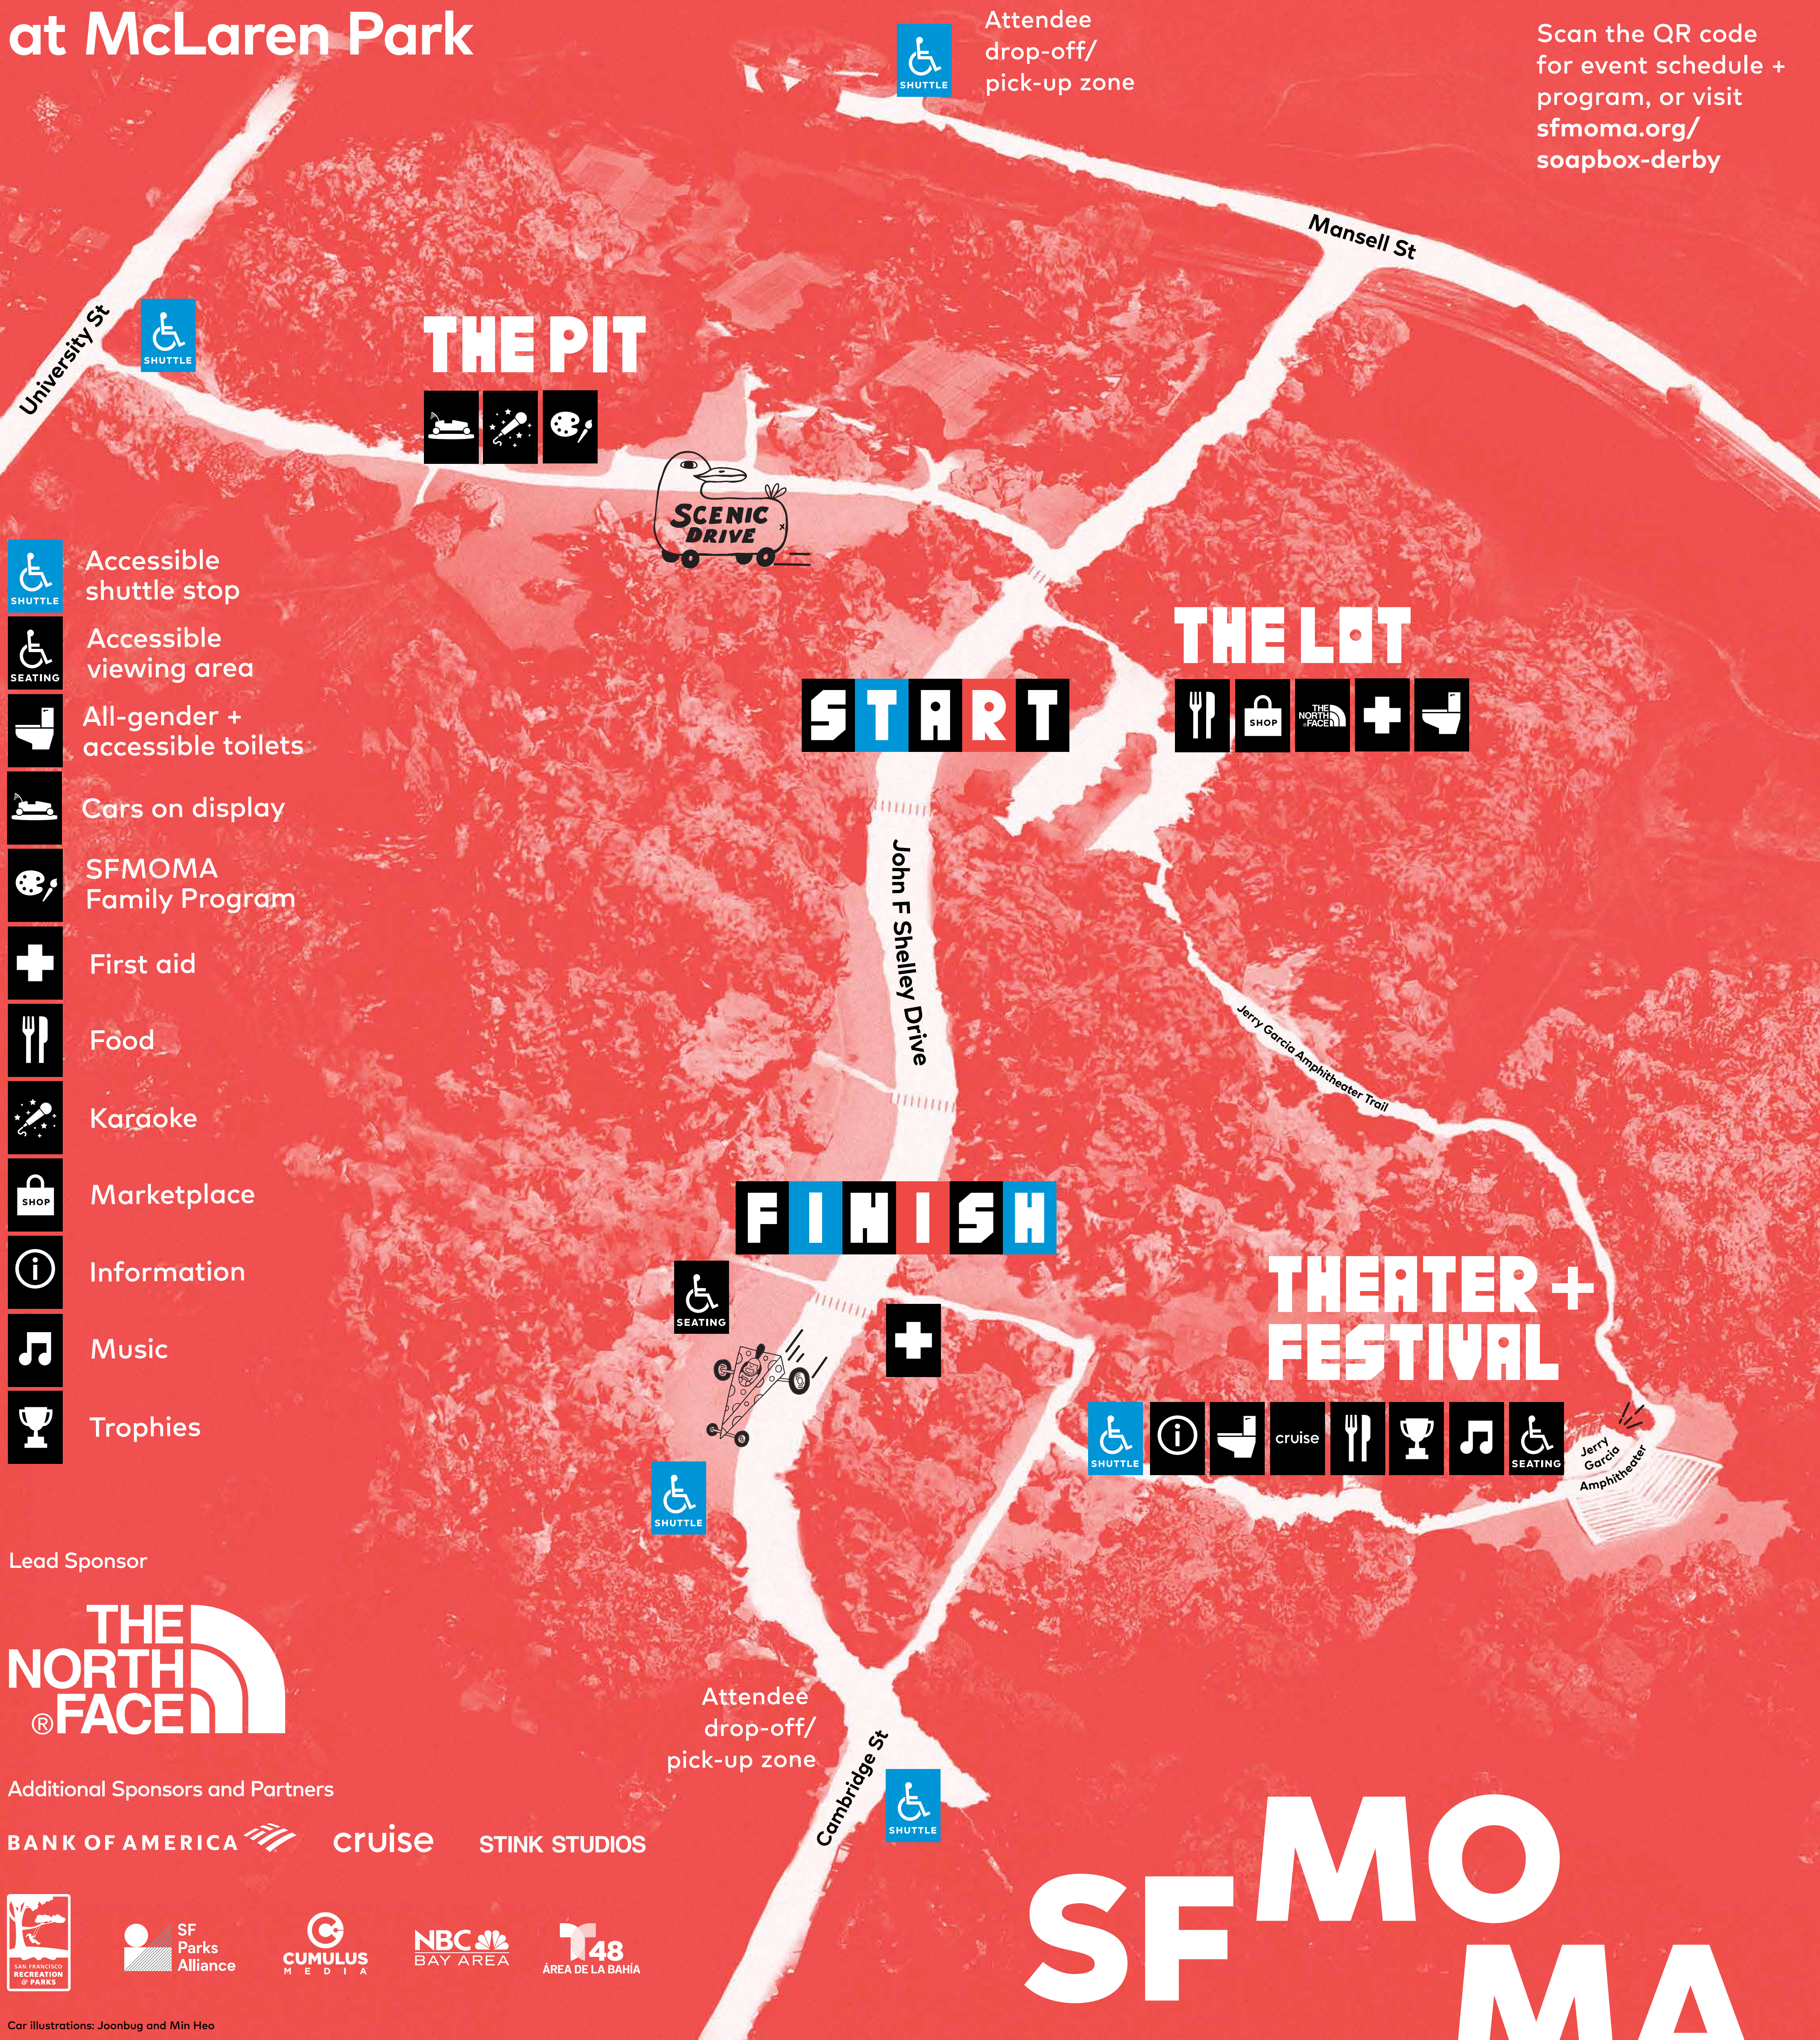

SFMOMA'S SOAPBOX DERBY

Sunday,
April 10, 2022
10 a.m.–5 p.m.

Scan the QR code for event schedule + program, or visit sfmoma.org/soapbox-derby

at McLaren Park

- Accessible shuttle stop
- Accessible viewing area
- All-gender + accessible toilets
- Cars on display
- SFMOMA Family Program
- First aid
- Food
- Karaoke
- Marketplace
- Information
- Music
- Trophies

SF M O M A

Car illustrations: Joonbug and Min Heo